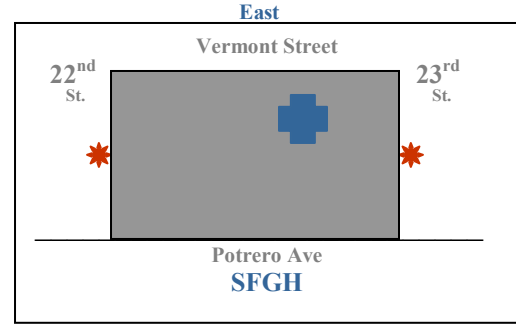

SFGH SHUTTLE

AM: 6:10, 6:30, 6:50, 7:20.,
7:40, 8:00, 8:30, 8:50
PM: 4:15, 4:35, 4:55 5:25,
5:45, 6:05, 6:35

**CIVIC CENTER
BART**

AM: 7:05, 8:15
PM: 5:10, 6:20

24th BART

AM: 6:00, 6:20, 6:40
7:30, 7:50, 8:40
PM: 4:25, 4:45, 5:35
5:55, 6:45